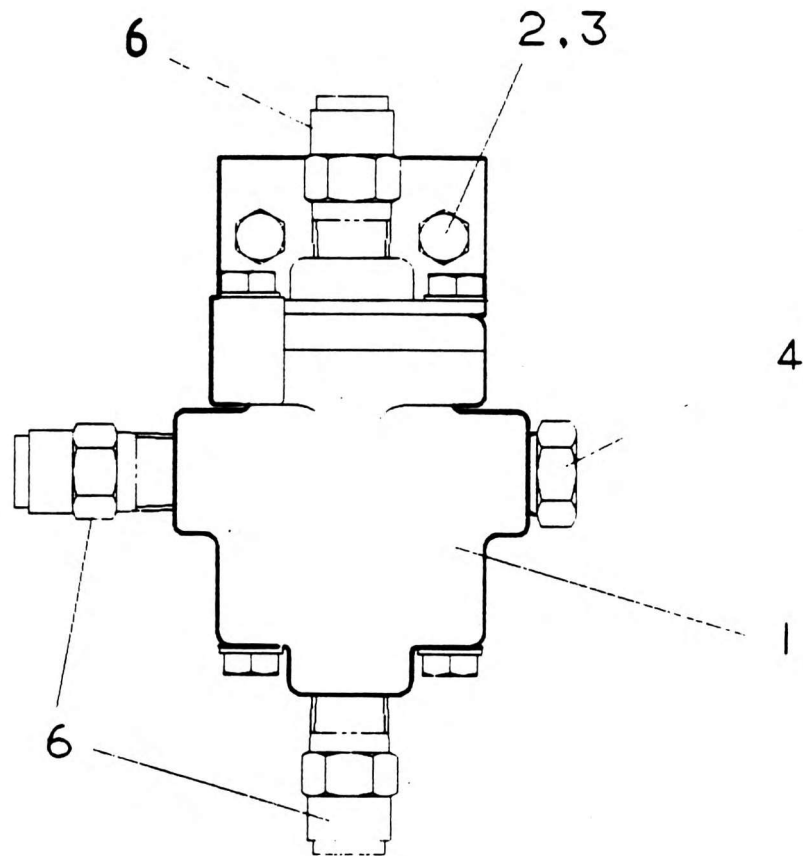

DIFFERENTIAL PROTECTION VALVE ASSEMBLY

NO.	PART NO.	QTY.	DESCRIPTION	NO.	PART NO.	QTY.	DESCRIPTION
1 +	8866078	1	Valve Diff. Protn.				
2	7045107	2	Screw Hex Head M6 x 10 Long				
3	7067214	2	Washer Spring M6				
4	13052	1	Plug 1/8" NPTF Dry				
6	7-443-990968	2	Adaptor 1/8" NPTF x 1/8" Tube				